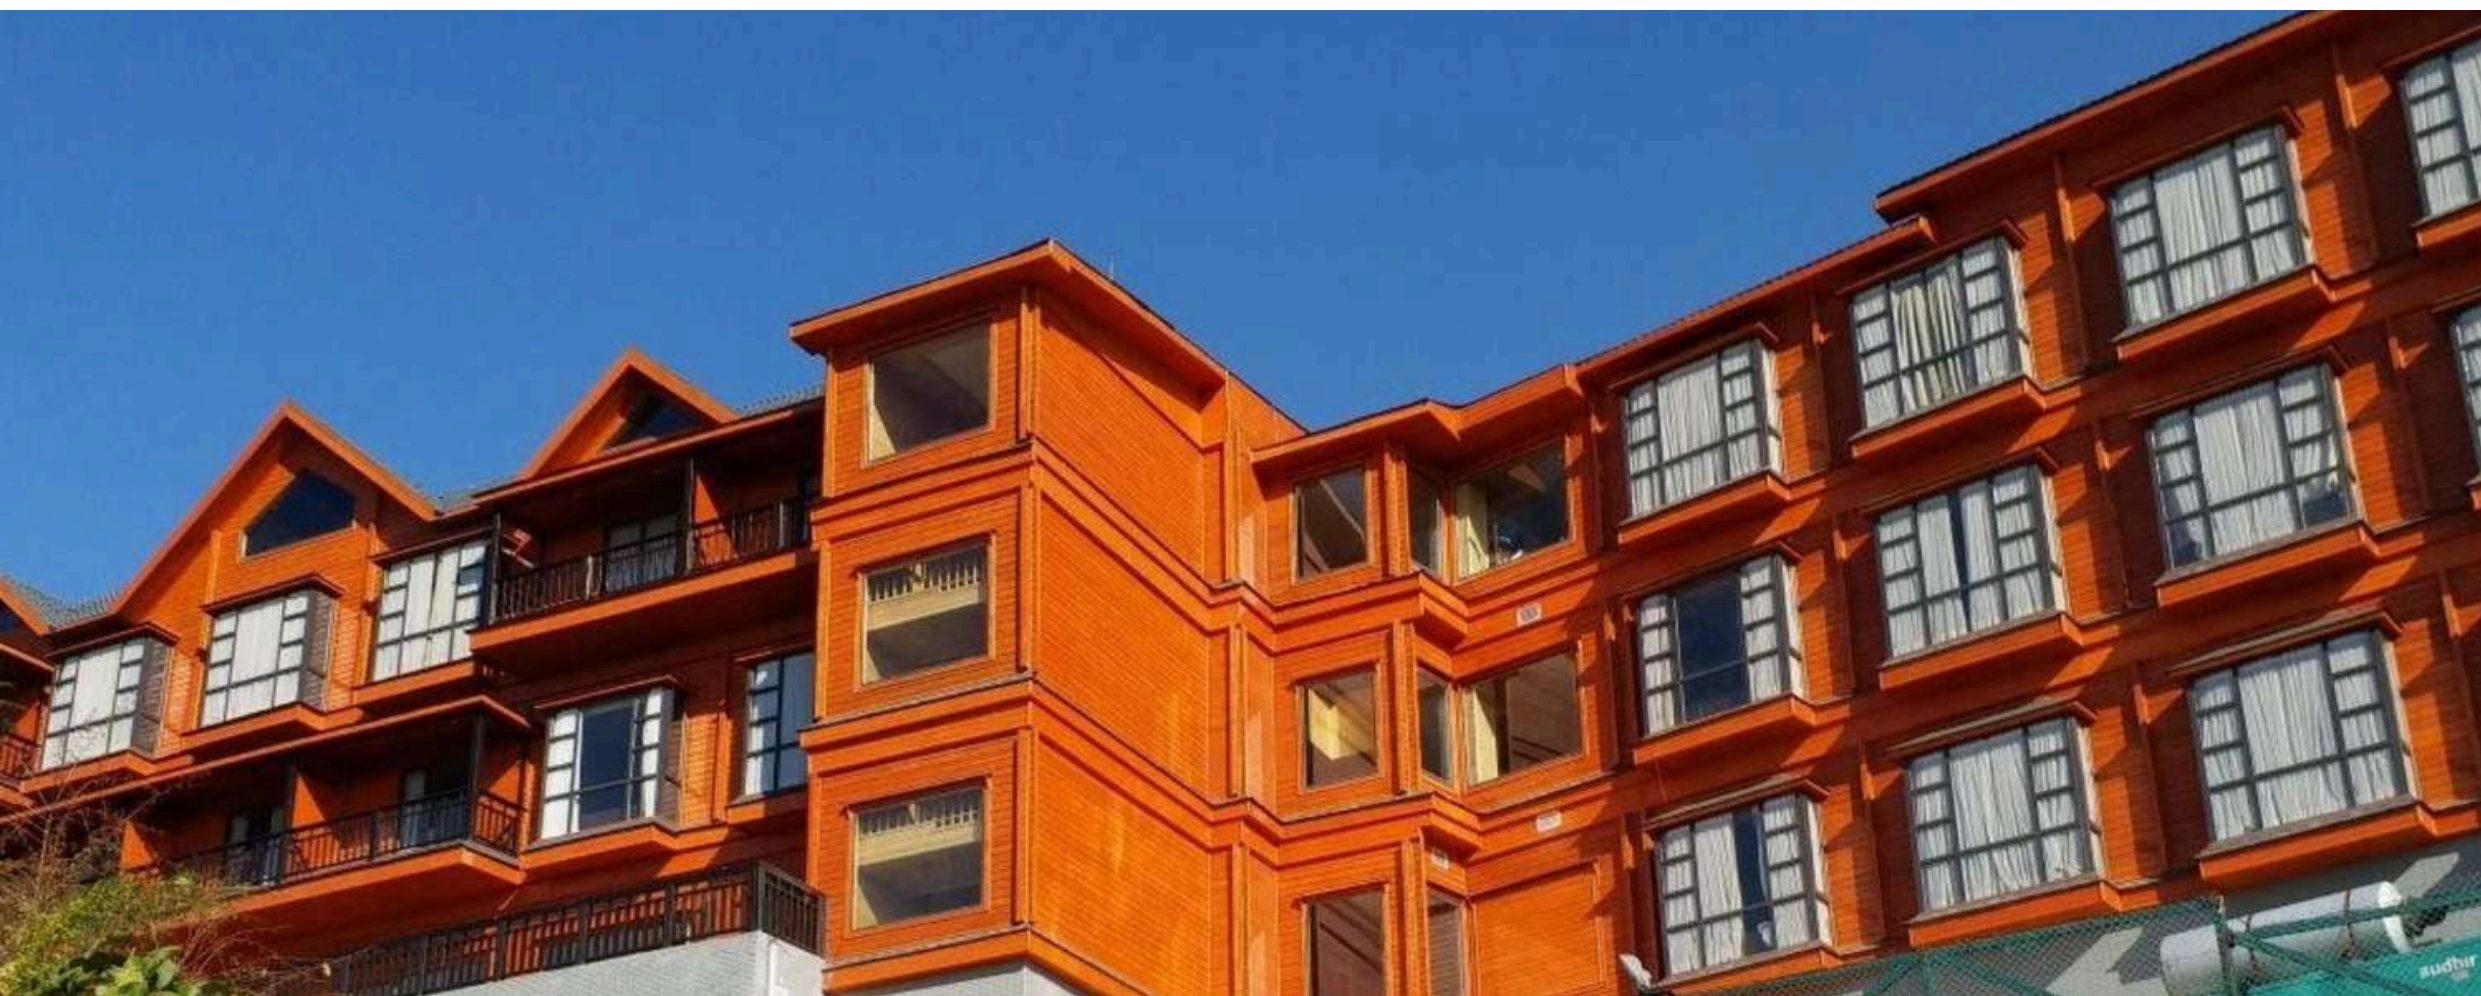

RADISSON BLU, DHARAMSHALA